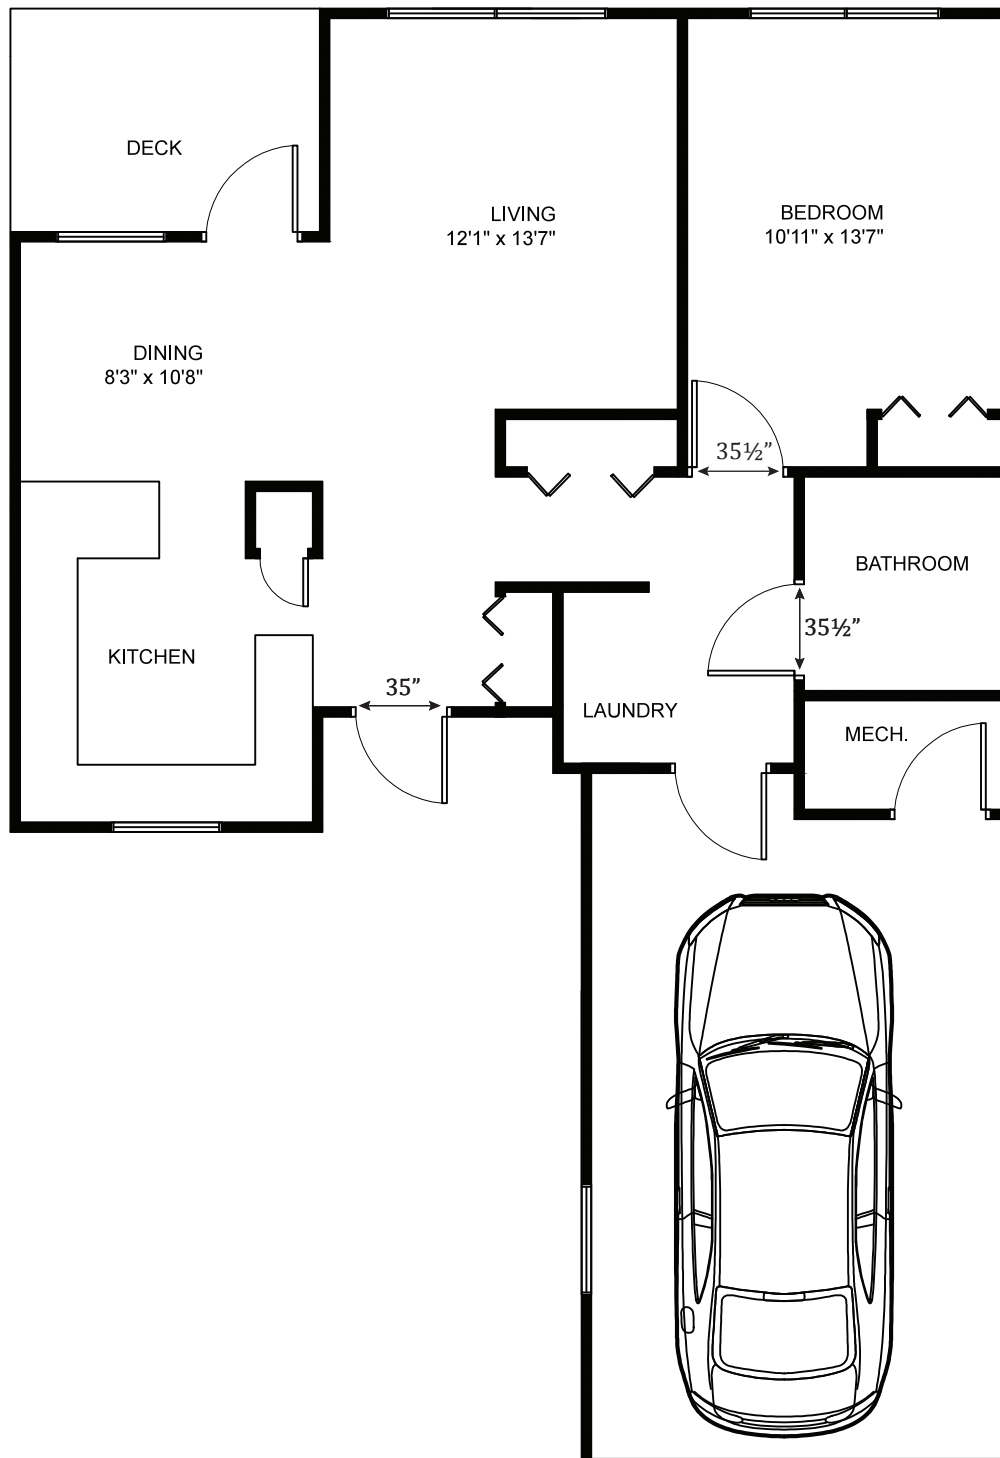

DeLand Acres

ONE BEDROOM UNIT

928 Square Feet

Room sizes may vary slightly

Room sizes do NOT include the closet

Doorway openings are measured from inside of door casing

Windows are measured from the outside of the casing Glass

panel by front door is 63"L x 6 3/8" W (add 4" if placing rod above/below small casing)

Window Measurements:

Dining Room 44.5"W x 50"L

Living Room 90"W x 50"L

Bedroom 78"W x 50"L

Kitchen 43.5"W x 43"L

CARING | VIBRANT | VITAL

TWO BEDROOM UNIT

1158 Square Feet

Room sizes may vary slightly
Room sizes do NOT include the closet
Doorway openings are measured from inside of door casing
Windows are measured from the outside of the casing
Glass panel by front door is 63"L x 6 3/8" W (add 4" if placing rod above/below small casing)

Window Measurements:

Dining Room	44.5"W x 50"L
Living Room	89.5"W x 50"L
Master Bedroom	44.5"W x 50"L
Bedroom	78"W x 50"L
Kitchen	43.5"W x 43.5"L